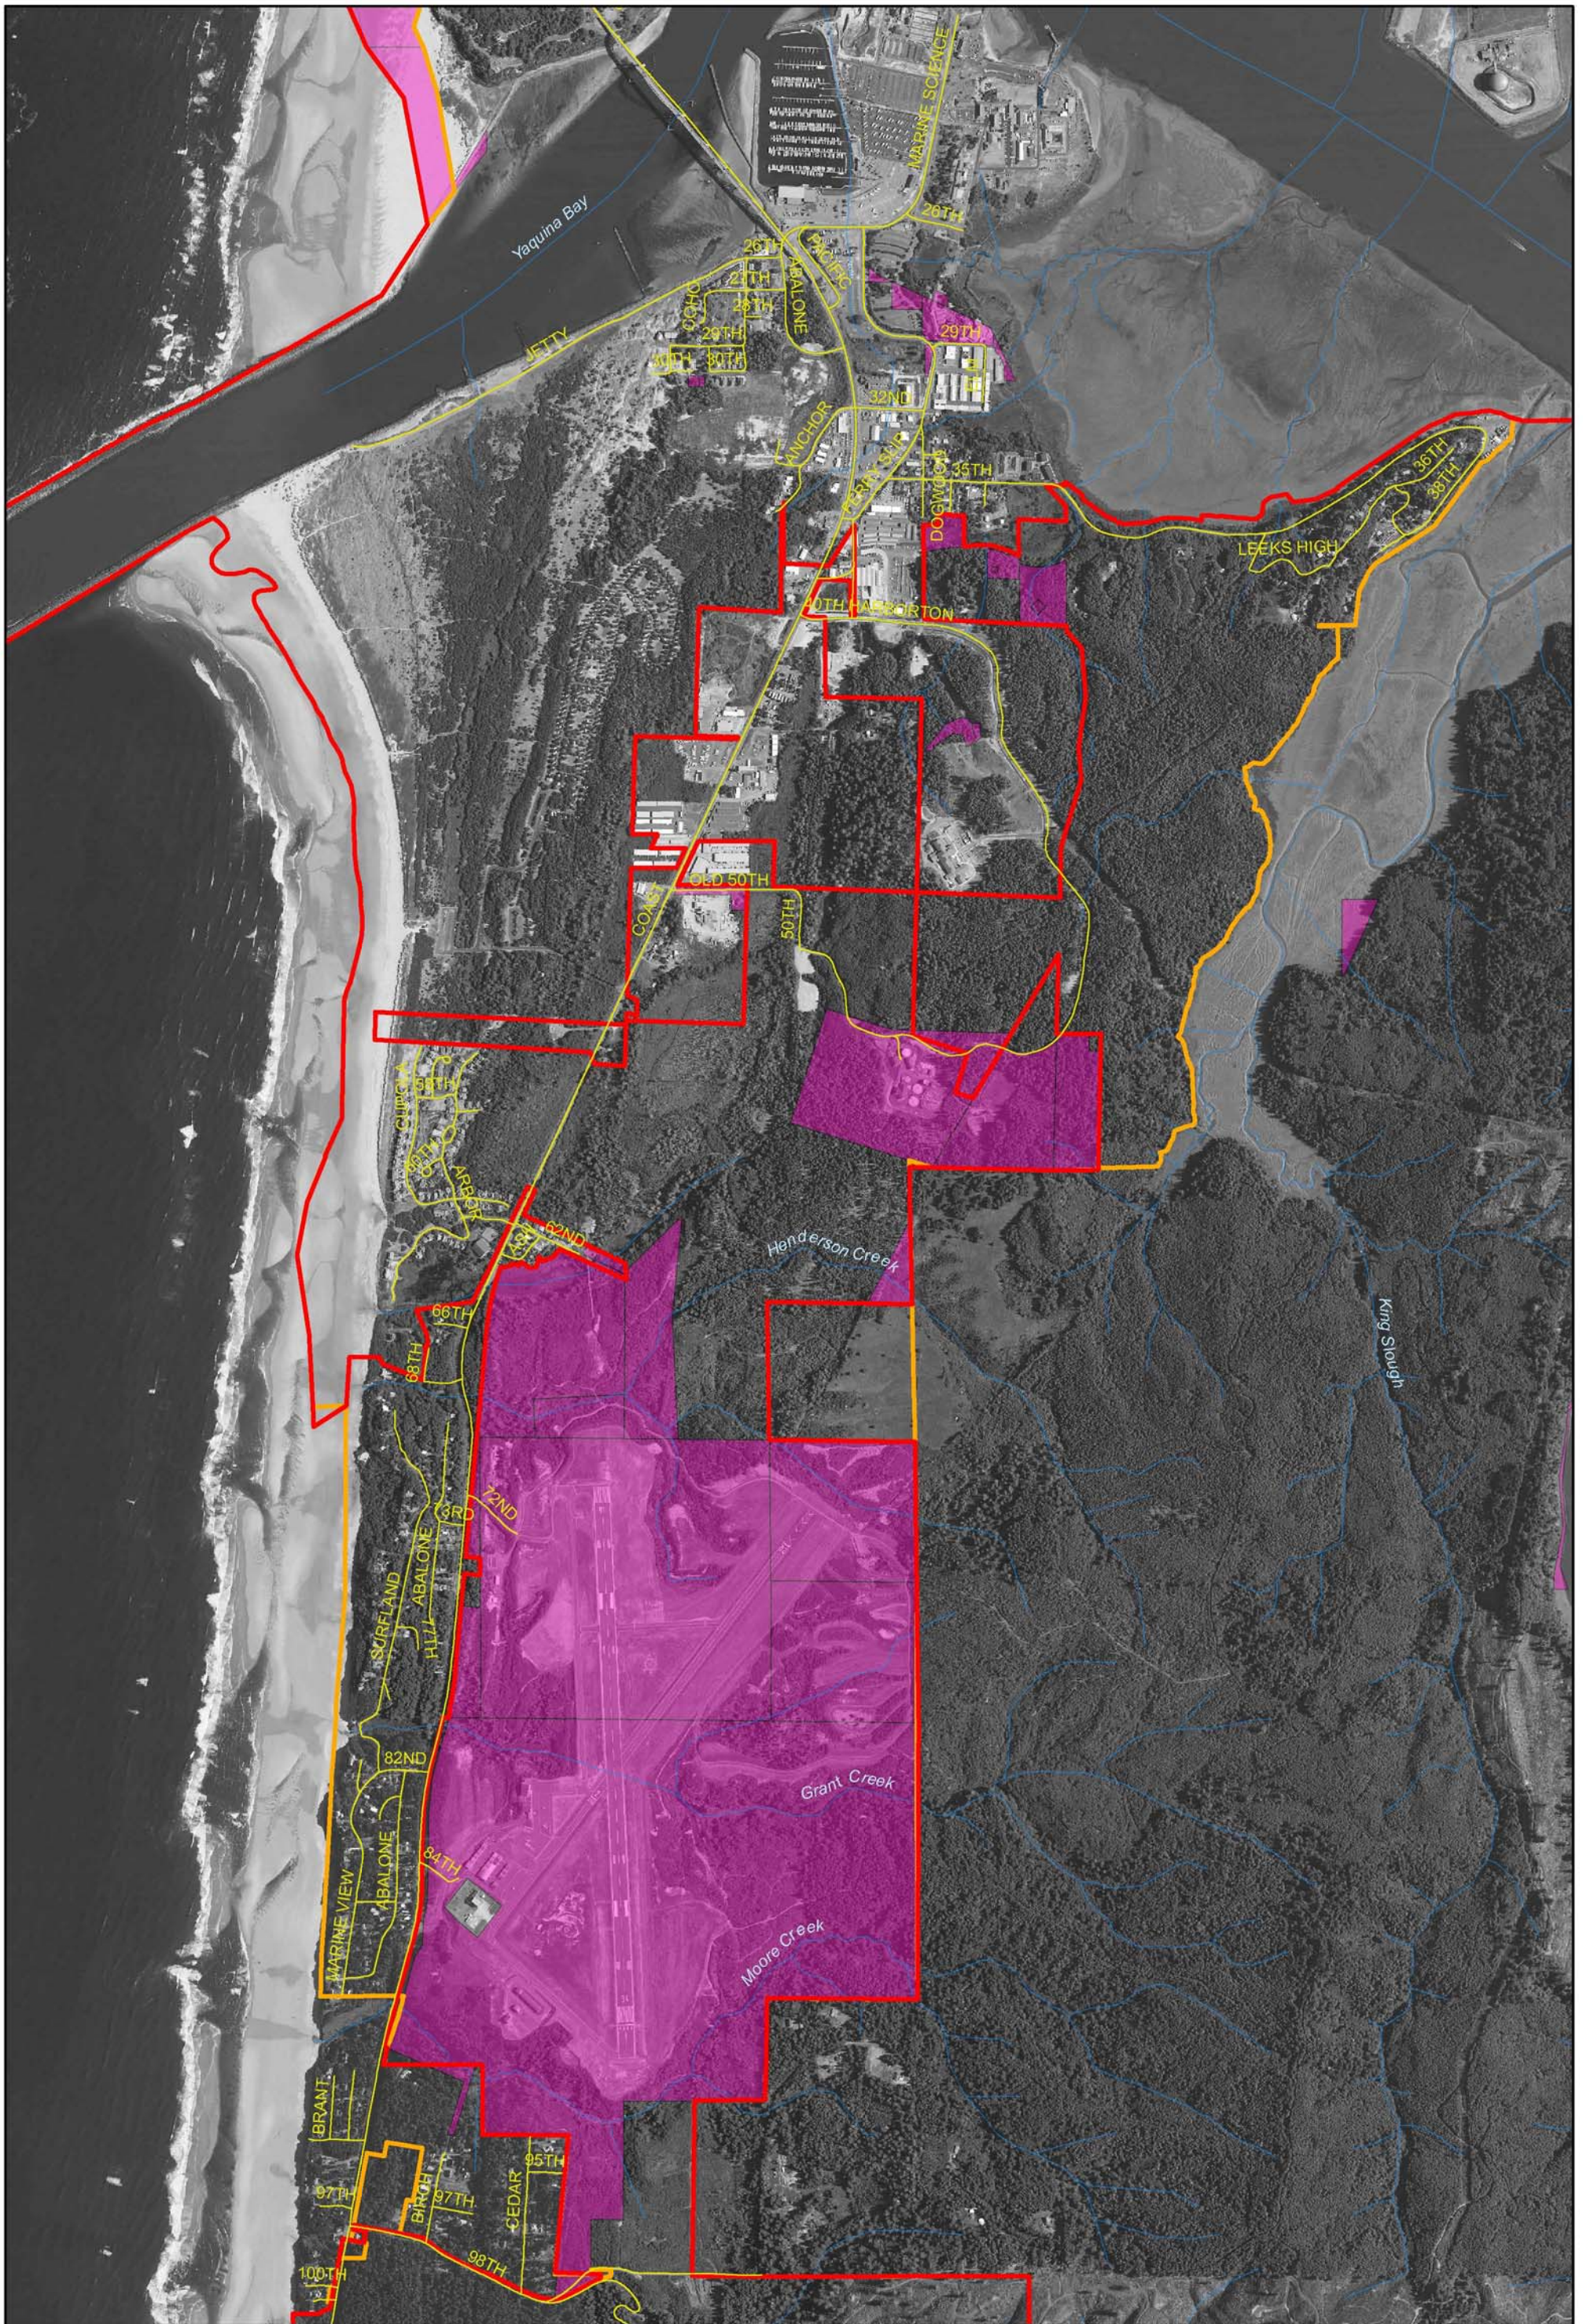

This map is for informational use only and has not been prepared for, nor is it suitable for legal, engineering, or surveying purposes. It includes data from multiple sources. The City of Newport assumes no responsibility for its compilation or use and users of this information are cautioned to verify all information with the City of Newport Community Development Department.

- ▭ City Limits
- ▭ UGB
- ▭ City Ownership 2013

2,000 1,000 0 2,000 Feet

This map is for informational use only and has not been prepared for, nor is it suitable for, legal, engineering, or surveying purposes. It includes data from multiple sources. The City of Newport assumes no responsibility for its compilation or use and users of this information are cautioned to verify all information with the City of Newport Community Development Department.