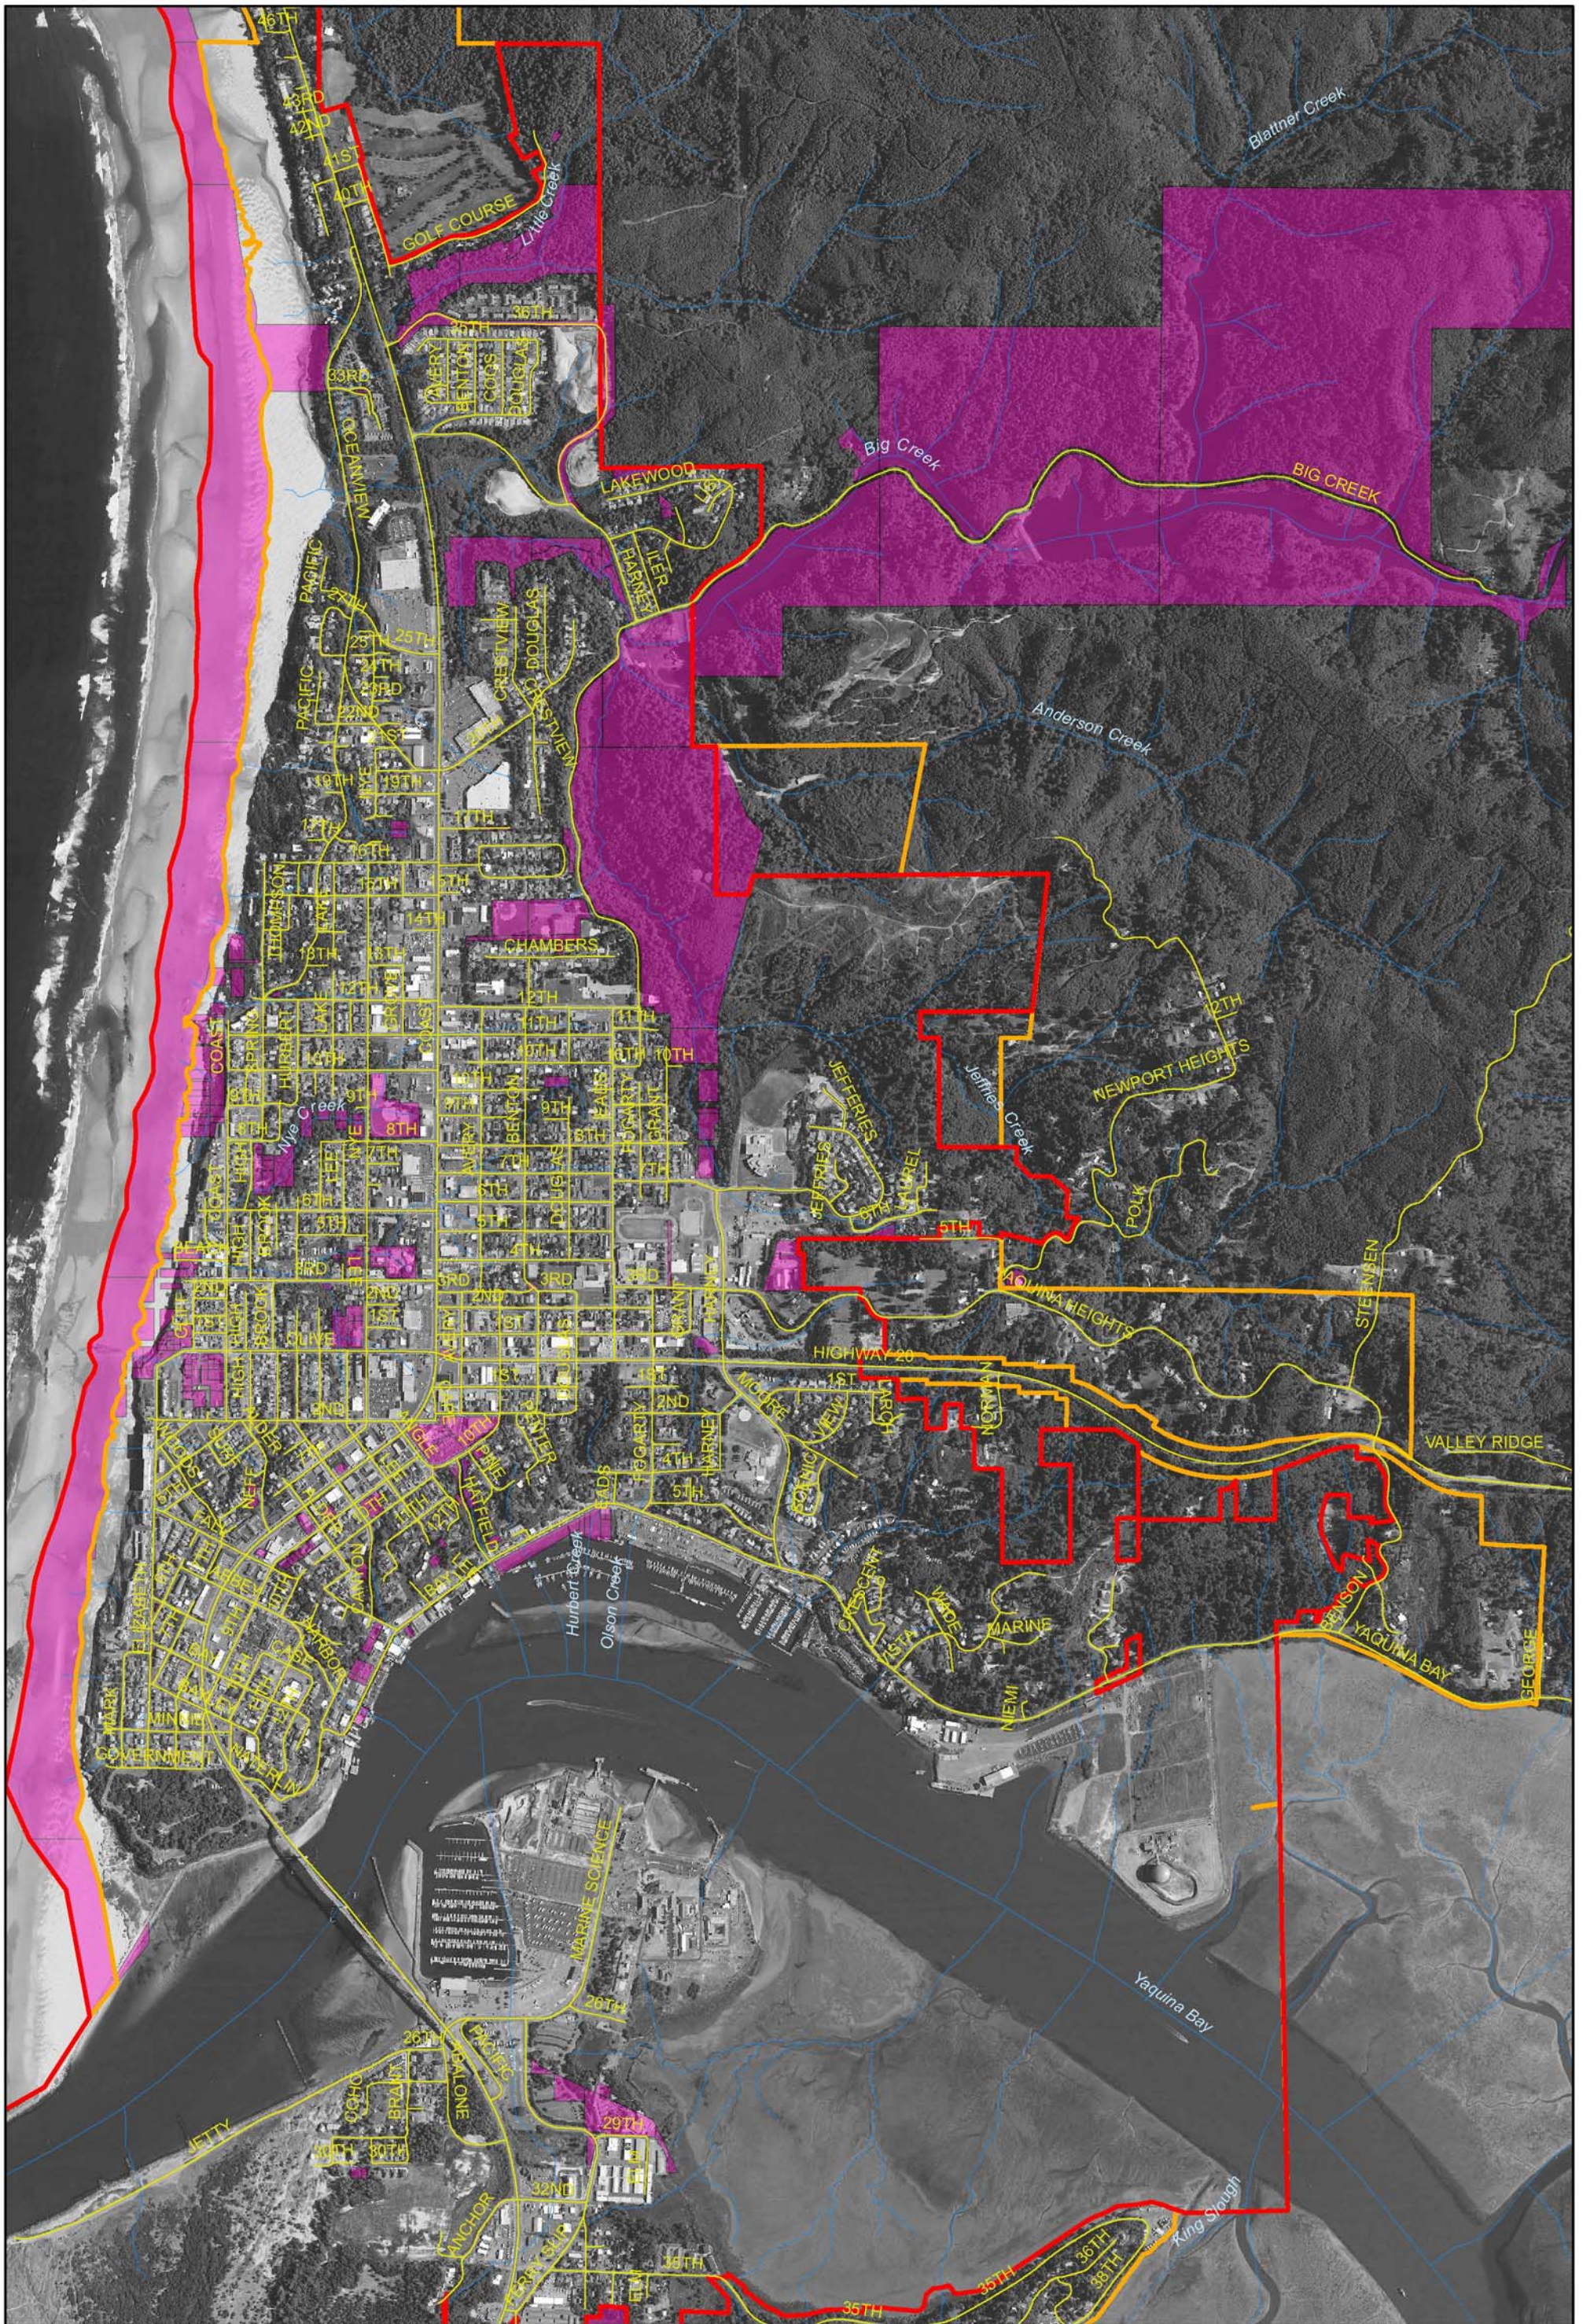

This map is for informational use only and has not been prepared for, nor is it suitable for legal, engineering, or surveying purposes. It includes data from multiple sources. The City of Newport assumes no responsibility for its compilation or use and users of this information are cautioned to verify all information with the City of Newport Community Development Department.

- ▭ City Limits
- ▭ UGB
- ▭ City Ownership 2013

2,000 1,000 0 2,000 Feet

This map is for informational use only and has not been prepared for, nor is it suitable for, legal, engineering, or surveying purposes. It includes data from multiple sources. The City of Newport assumes no responsibility for its compilation or use and users of this information are cautioned to verify all information with the City of Newport Community Development Department.